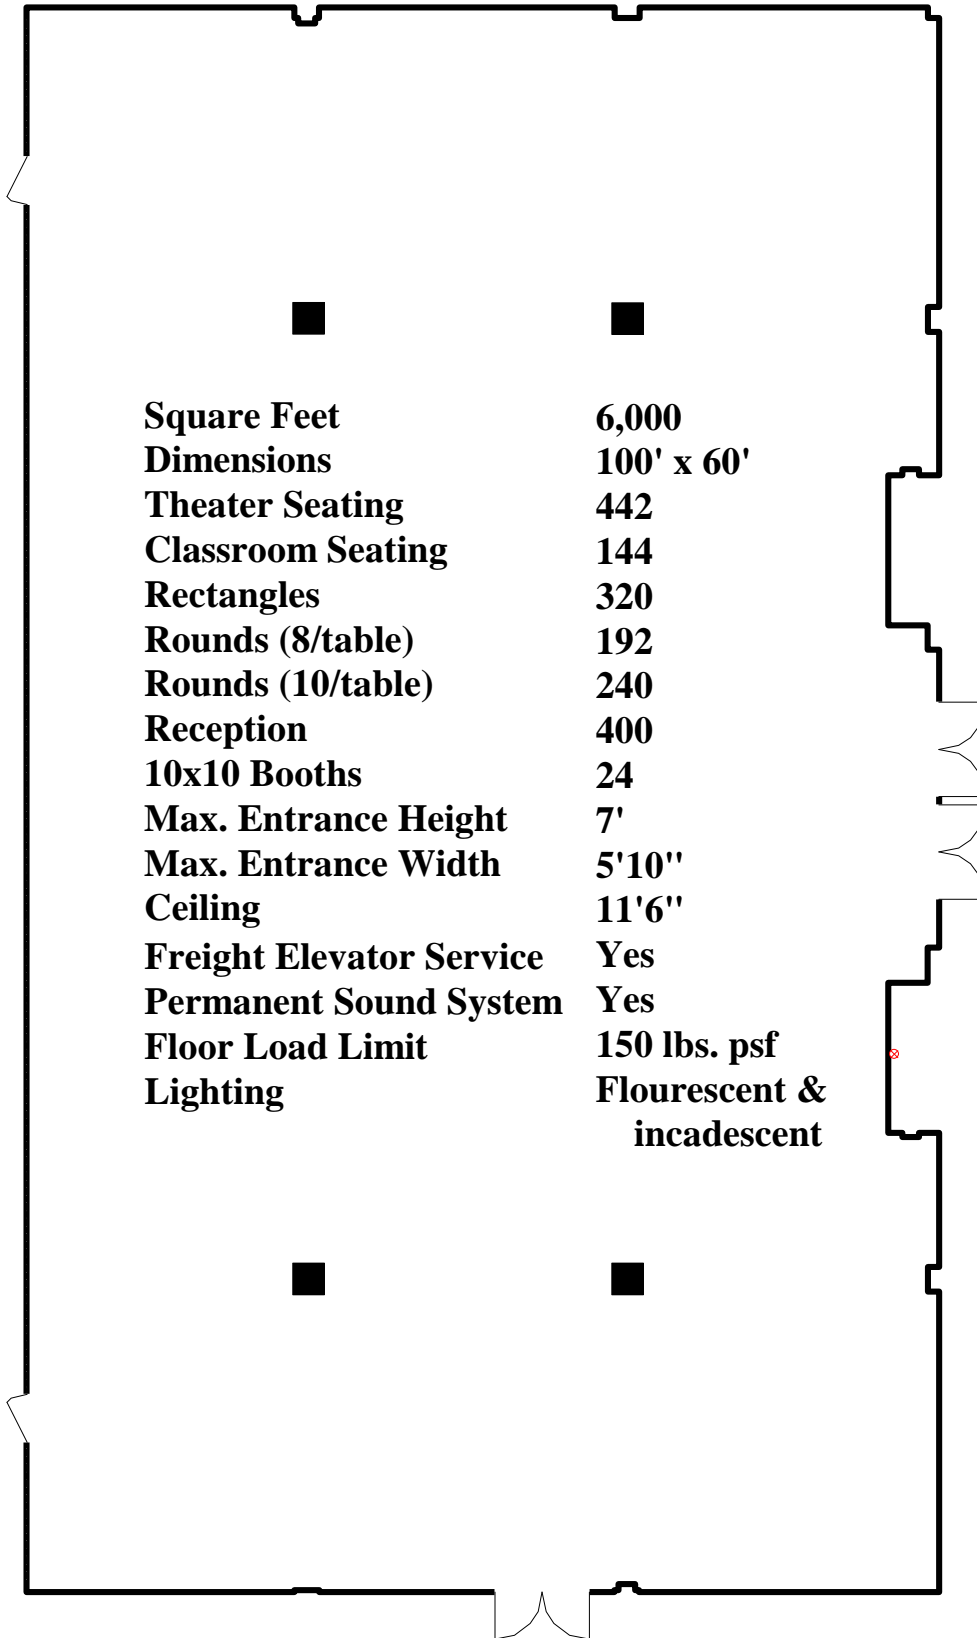

Conference Hall A

Square Feet	6,000
Dimensions	100' x 60'
Theater Seating	442
Classroom Seating	144
Rectangles	320
Rounds (8/table)	192
Rounds (10/table)	240
Reception	400
10x10 Booths	24
Max. Entrance Height	7'
Max. Entrance Width	5'10"
Ceiling	11'6"
Freight Elevator Service	Yes
Permanent Sound System	Yes
Floor Load Limit	150 lbs. psf
Lighting	Flourescent & incadescent