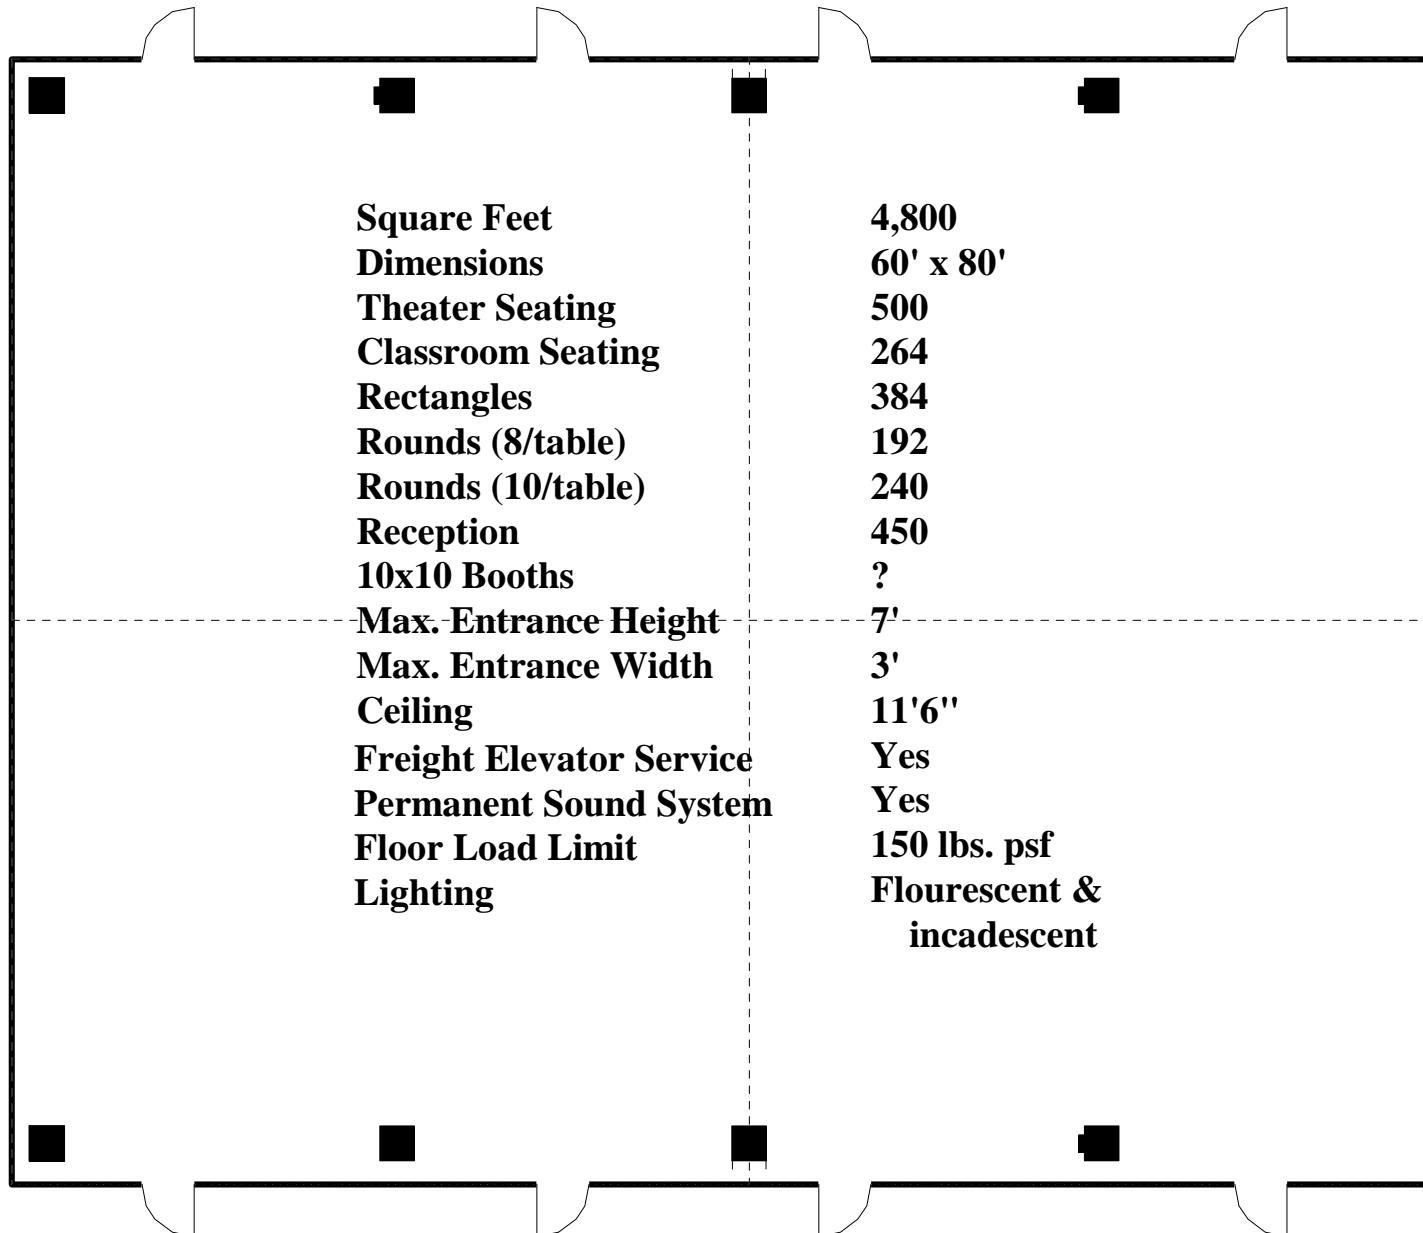

Conference Hall D

Conference Hall C

Square Feet	4,800
Dimensions	60' x 80'
Theater Seating	500
Classroom Seating	264
Rectangles	384
Rounds (8/table)	192
Rounds (10/table)	240
Reception	450
10x10 Booths	?
Max. Entrance Height	7'
Max. Entrance Width	3'
Ceiling	11'6"
Freight Elevator Service	Yes
Permanent Sound System	Yes
Floor Load Limit	150 lbs. psf
Lighting	Flourescent & incadescent