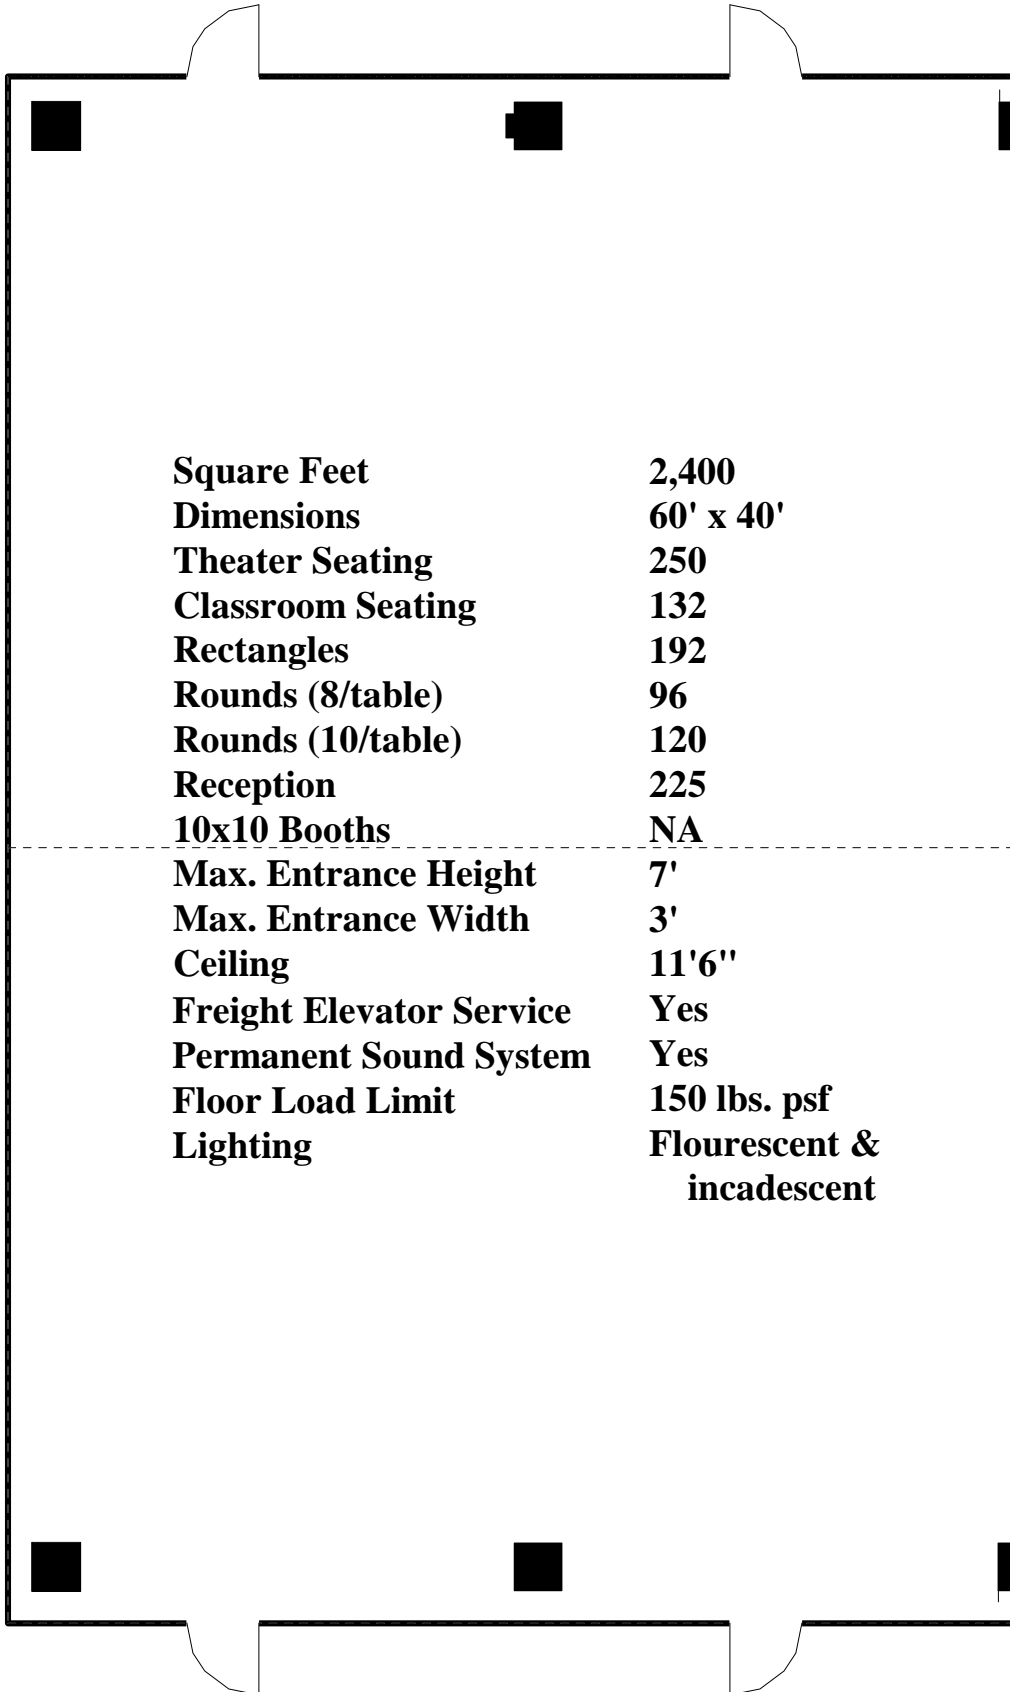

Conference Hall D

Square Feet	2,400
Dimensions	60' x 40'
Theater Seating	250
Classroom Seating	132
Rectangles	192
Rounds (8/table)	96
Rounds (10/table)	120
Reception	225
10x10 Booths	NA
<hr/>	
Max. Entrance Height	7'
Max. Entrance Width	3'
Ceiling	11'6"
Freight Elevator Service	Yes
Permanent Sound System	Yes
Floor Load Limit	150 lbs. psf
Lighting	Flourescent & incadescent