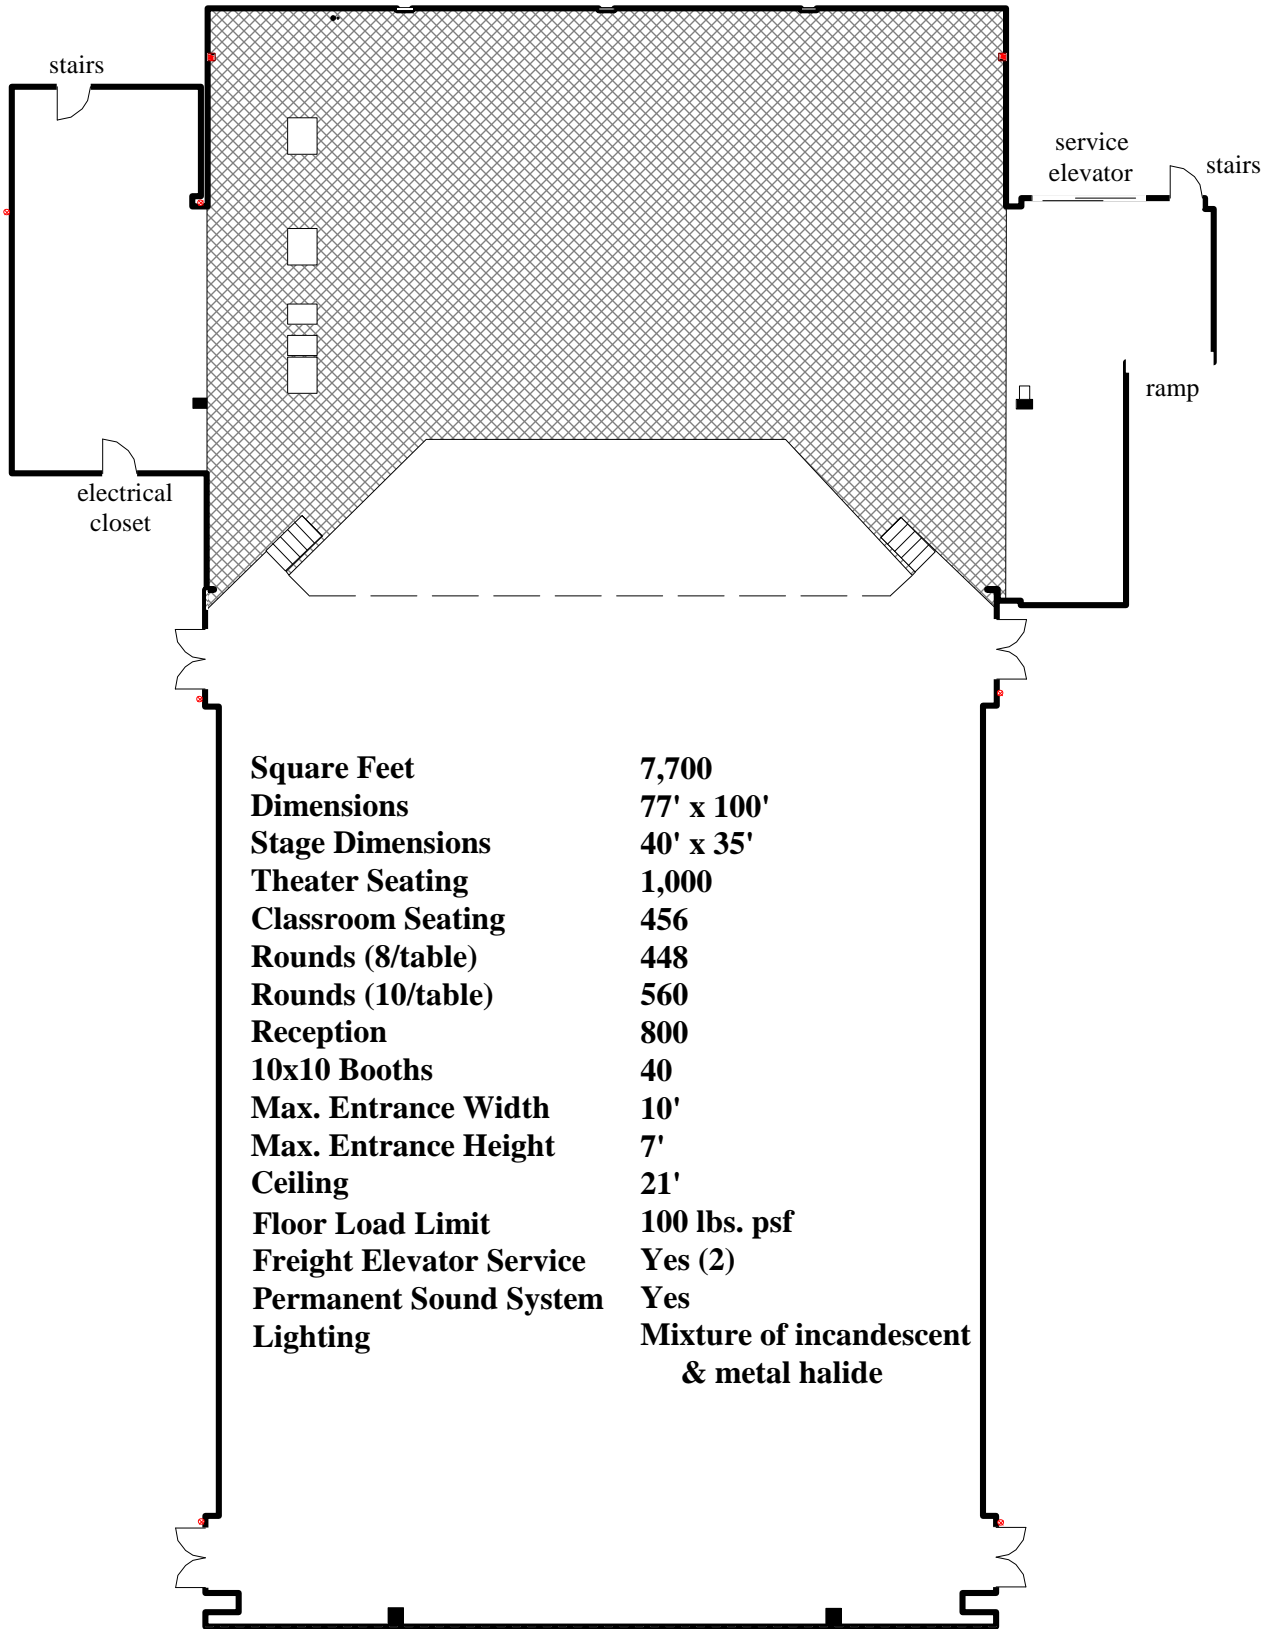

Assembly Hall

Square Feet	7,700
Dimensions	77' x 100'
Stage Dimensions	40' x 35'
Theater Seating	1,000
Classroom Seating	456
Rounds (8/table)	448
Rounds (10/table)	560
Reception	800
10x10 Booths	40
Max. Entrance Width	10'
Max. Entrance Height	7'
Ceiling	21'
Floor Load Limit	100 lbs. psf
Freight Elevator Service	Yes (2)
Permanent Sound System	Yes
Lighting	Mixture of incandescent & metal halide