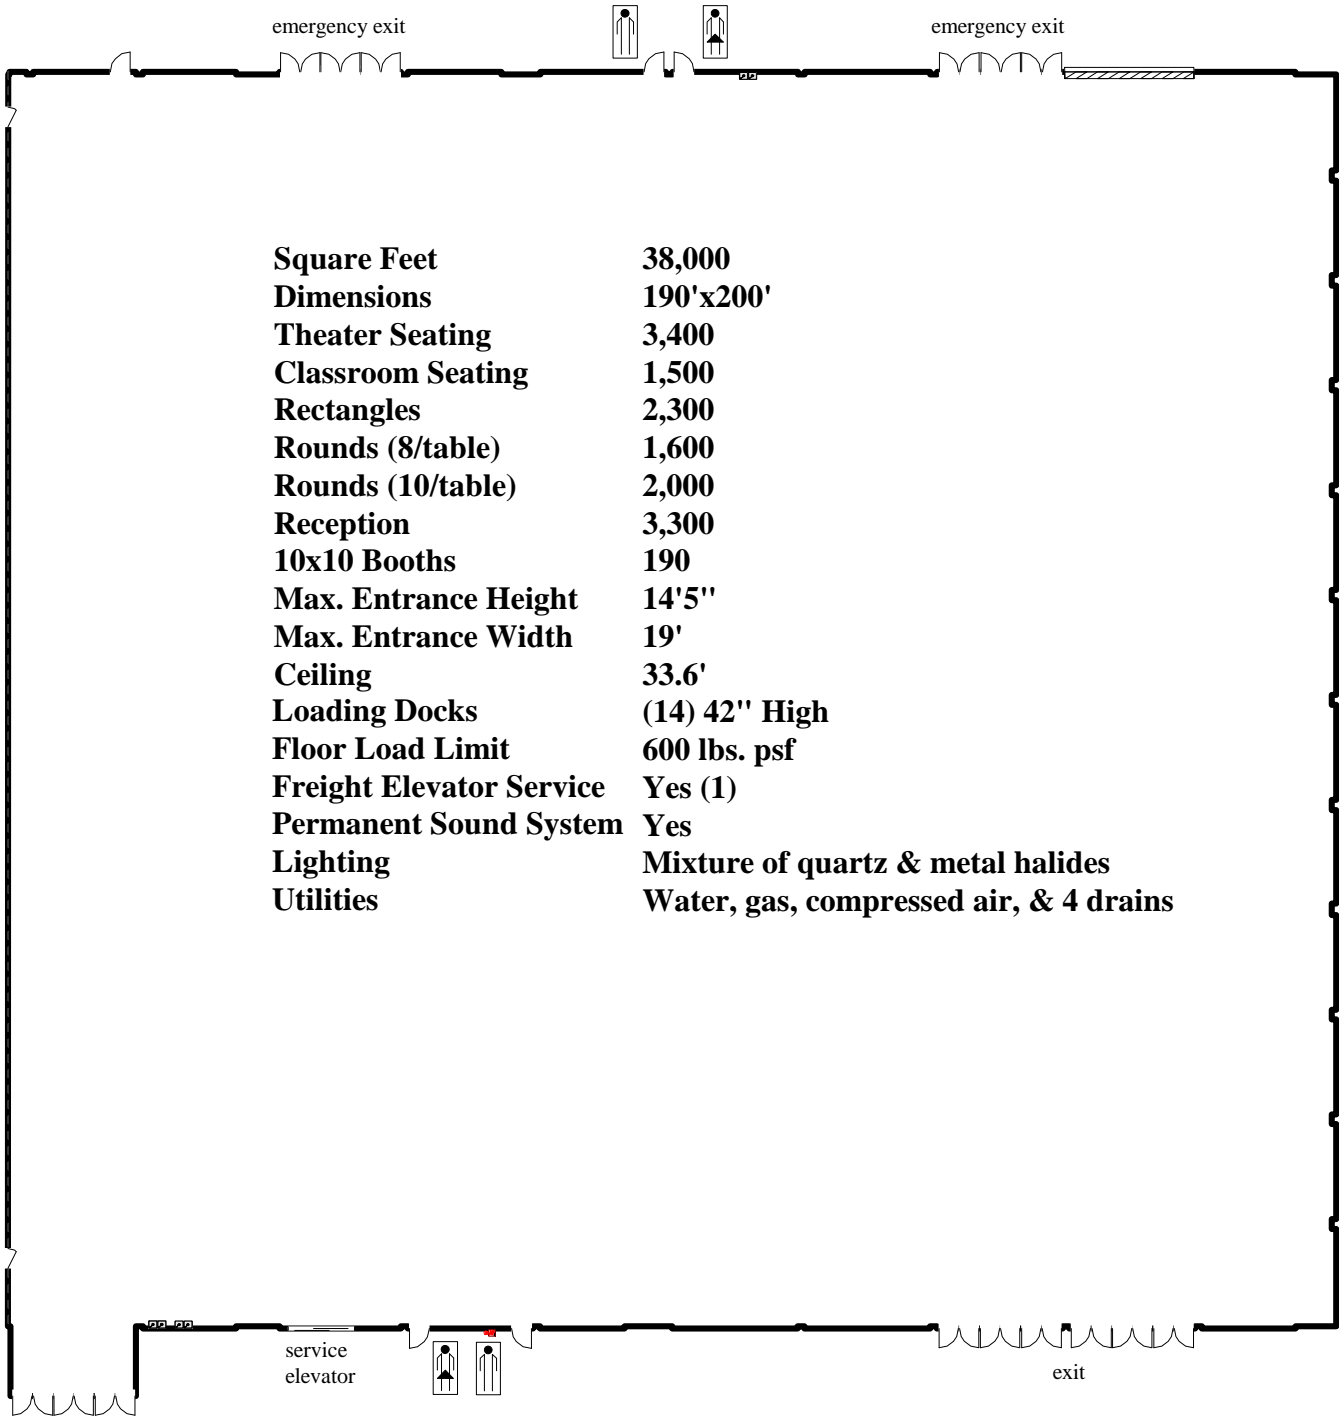

Exhibit Hall C

Square Feet	38,000
Dimensions	190'x200'
Theater Seating	3,400
Classroom Seating	1,500
Rectangles	2,300
Rounds (8/table)	1,600
Rounds (10/table)	2,000
Reception	3,300
10x10 Booths	190
Max. Entrance Height	14'5"
Max. Entrance Width	19'
Ceiling	33.6'
Loading Docks	(14) 42" High
Floor Load Limit	600 lbs. psf
Freight Elevator Service	Yes (1)
Permanent Sound System	Yes
Lighting	Mixture of quartz & metal halides
Utilities	Water, gas, compressed air, & 4 drains